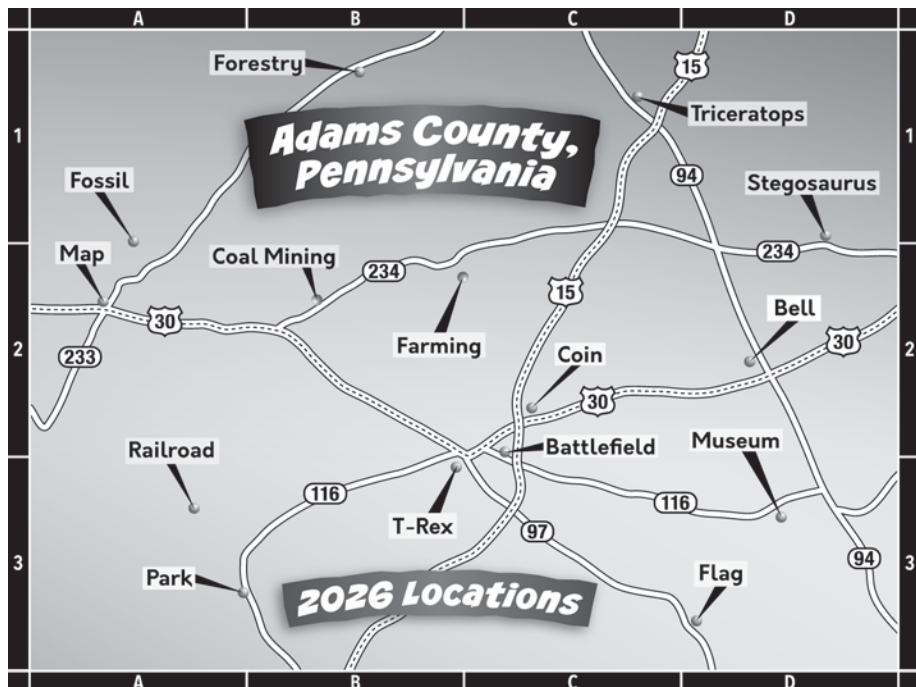

SITE MARKER LOCATIONS

PG.	SITE MARKER	PARK LOCATION	MAP
3	Battlefield	Daniel Lady Farm	C2
4	Bell	Cross Keys Community Park	D2
5	Coal Mining	Boyer Nurseries Trail	B2
6	Coin	Straban Township Park	C2
7	Farming	Oakside Community Park	B2
8	Flag	Littlestown Park	D3
9	Forestry	Pine Grove Furnace State Park	B1
10	Fossil	Michaux State Forest	A1
11	Map	Caledonia State Park	A2
12	Museum	South Street Recreation Park	D3
13	Park	Carroll Commons	A3
14	Railroad	Strawberry Hill Nature Preserve	A3
15	Stegosaurus	East Berlin Community Park	D1
16	T-Rex	Gettysburg Area Rec Auth (GARA)	B3
17	Triceratops	Griest Memorial Park	C1

Driving directions to parks can be found on pages 18 and 19.